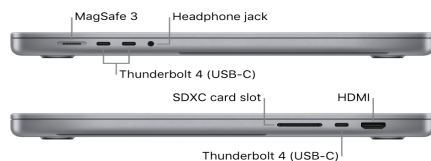

Storage⁴

Apple M2 Pro chip

- 512GB SSD
Configurable to: 1TB, 2TB, 4TB, or 8TB

Apple M2 Max chip

- 1TB SSD
Configurable to: 2TB, 4TB, or 8TB

Charging and Expansion

- SDXC card slot
- HDMI port
- 3.5 mm headphone jack
- MagSafe 3 port
- Three Thunderbolt 4 (USB-C) ports with support for:
 - Charging
 - DisplayPort
 - Thunderbolt 4 (up to 40Gb/s)
 - USB 4 (up to 40Gb/s)