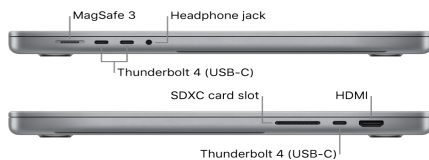

## Storage<sup>4</sup>

Apple M2 Pro chip

- 512GB SSD  
*Configurable to: 1TB, 2TB, 4TB, or 8TB*

Apple M2 Max chip

- 1TB SSD  
*Configurable to: 2TB, 4TB, or 8TB*

## Charging and Expansion

- SDXC card slot
- HDMI port
- 3.5 mm headphone jack
- MagSafe 3 port
- Three Thunderbolt 4 (USB-C) ports with support for:
  - Charging
  - DisplayPort
  - Thunderbolt 4 (up to 40Gb/s)
  - USB 4 (up to 40Gb/s)