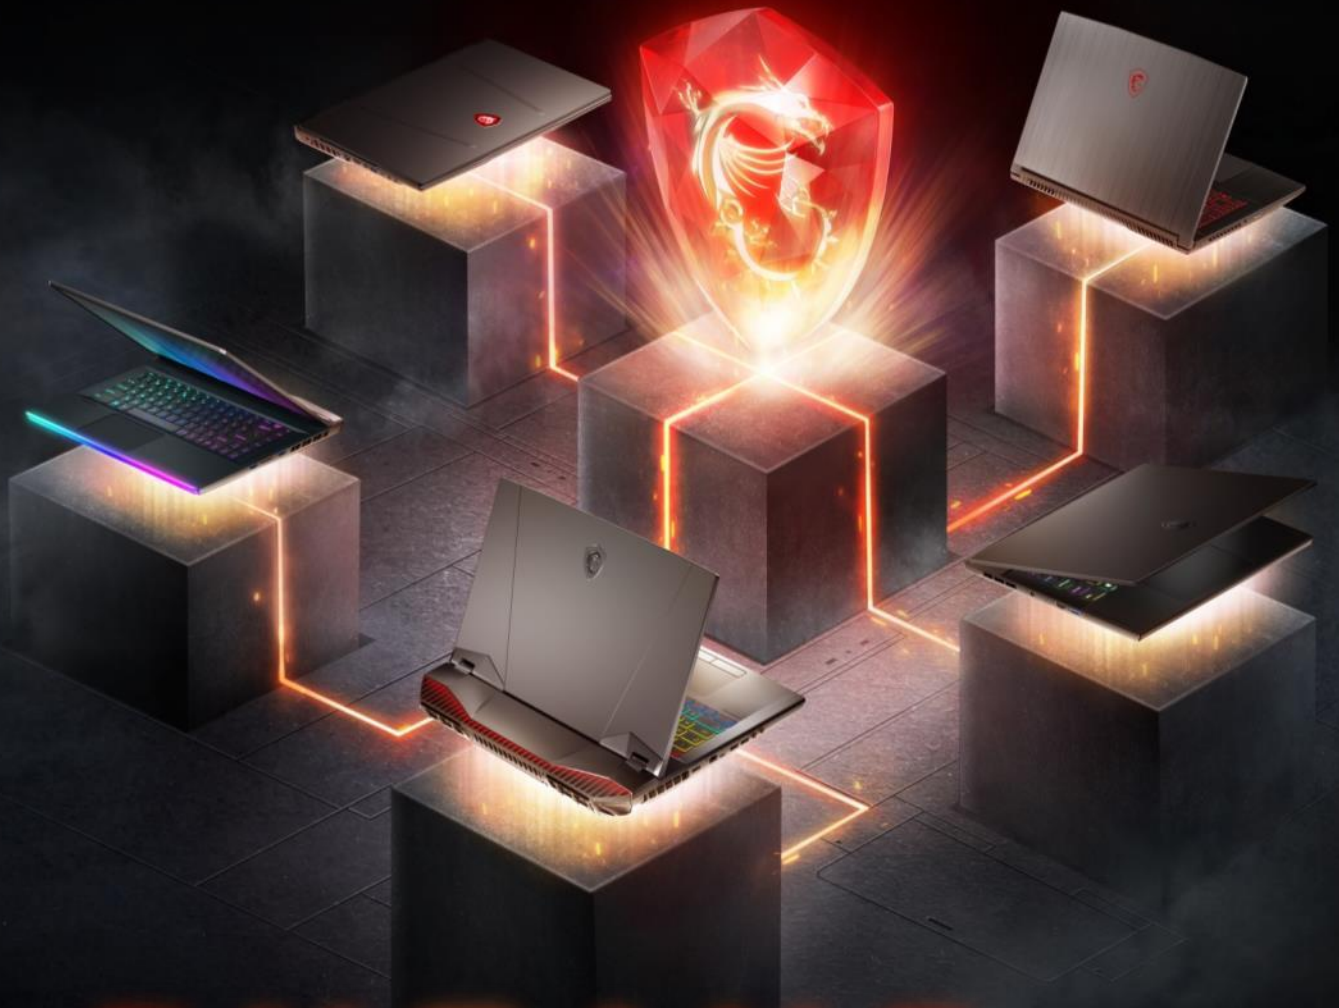

GF Thin
SERIES

Performance. Speed. Cool.

EVOLVE

BE ENCHANTED WITH THE DRAGON SPIRIT

GF63 Thin

POWERED BY 10TH GEN INTEL CORE PROCESSORS
AND GEFORCE GTX 16 SERIES GRAPHICS

GF63 THIN 10SCSR / 10SCXR Datasheet

Performance Gamers

TRUE GAMING

GF63

- Features -

Overview

- Up to latest 10th Gen. Intel® Core™ i7-10750H processor
- Windows 10 Home / Windows 10 Pro
- Latest GeForce® GTX 1650 Ti with Max-Q Design, 4 GB GDDR6 (10SCSR)
- Latest GeForce® GTX 1650 with Max-Q Design, 4 GB GDDR6 (10SCXR)
- 15.6" Full HD (1920x1080), 120Hz Refresh Rate, IPS level with ultra-thin bezel panel. (Optional)
- 15.6" Full HD (1920x1080), IPS level with ultra-thin bezel panel. (Optional)
- Thin & Light aluminum hairbrush aesthetics with asymmetric pattern.
- Productivity 7 hours battery life.
- MSI Dragon Center with exclusive Gaming Mode 2.0.
- MSI App Player for seamless gaming experience between mobile and PC.
- Easy Overclocking with MSI Dragon Center.
- Nahimic 3 Audio Technology delivering 360° immersive audio experience
- High-Resolution Audio ready.
- Outstanding headphone audio with golden Flash Jack.
- Matrix Display supporting surround mode and 4K output up to 1 external monitors.