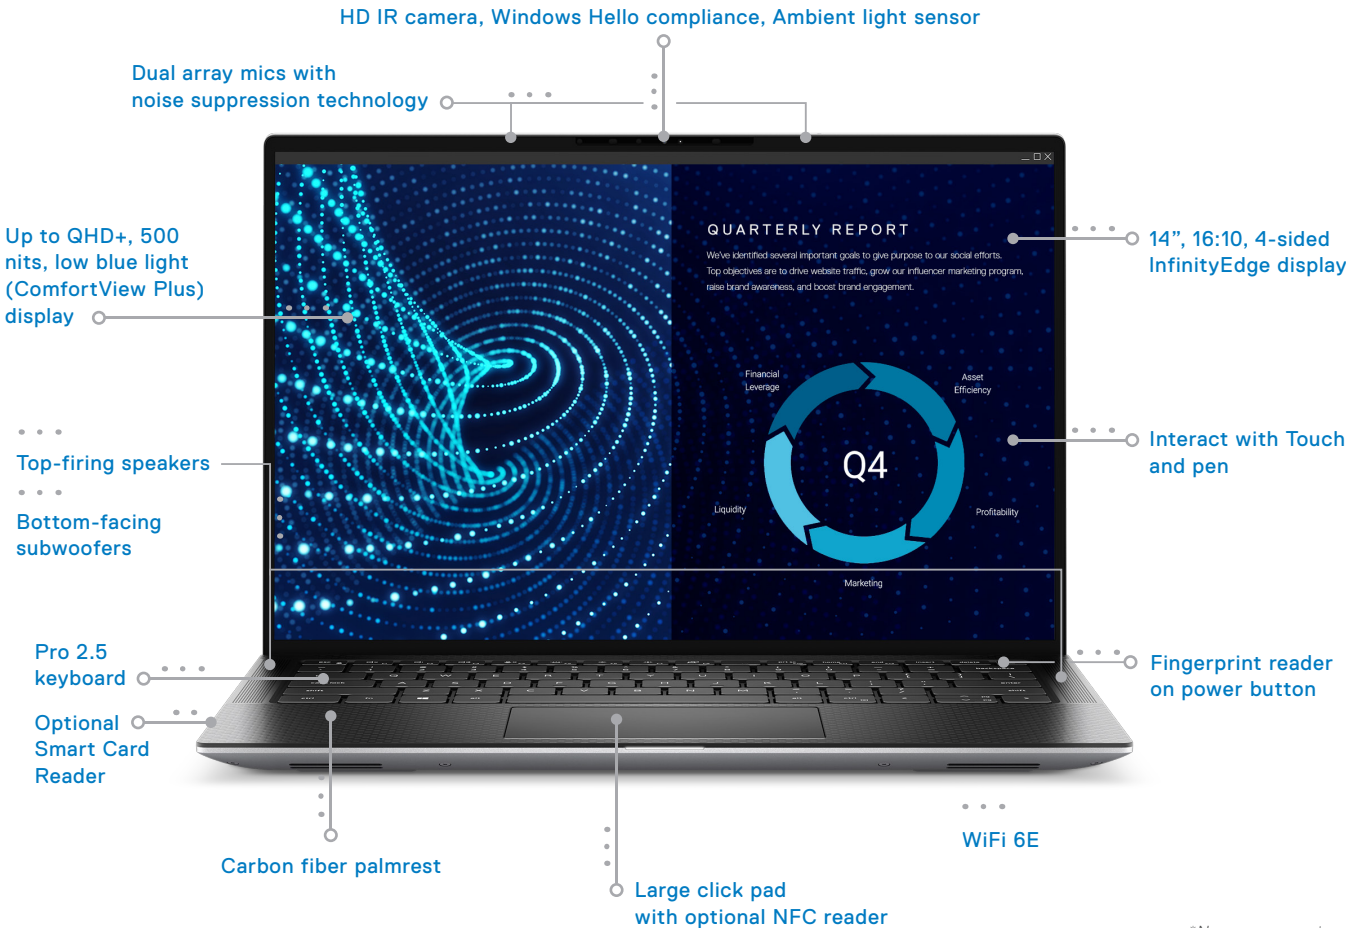

# 5470

A small device made for big ideas.

Introducing the world's smallest, thinnest and most powerful 14" workstation

*\*No camera, no mic, no wireless option available for FED*