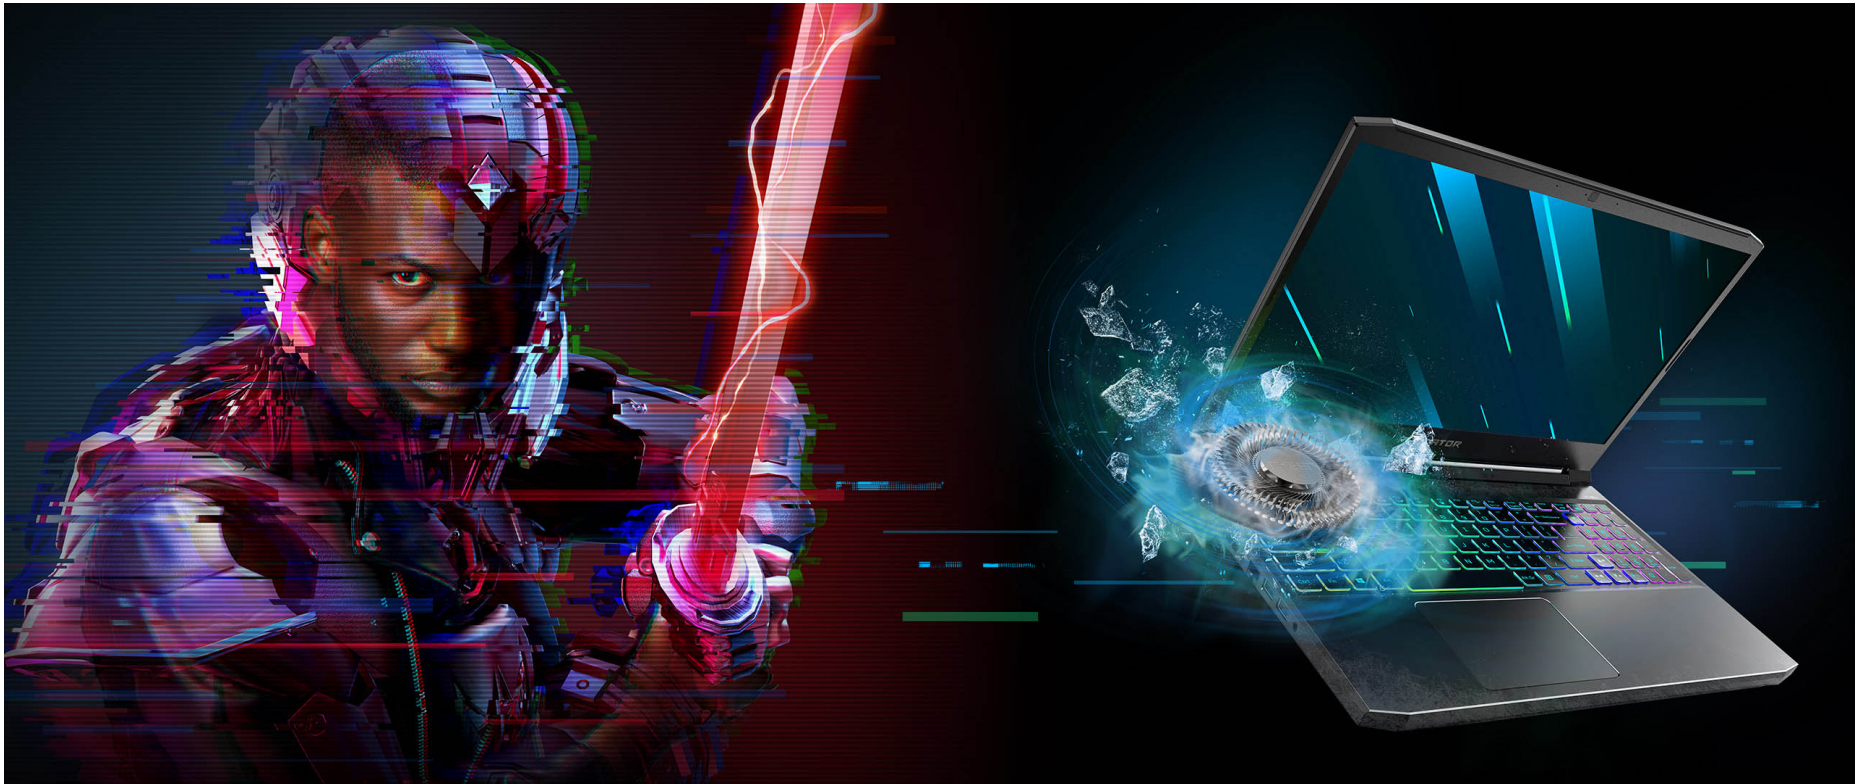

The Helios 300 drops you right into the game with everything you need to obliterate the opposition on a blisteringly fast 240Hz¹ /3ms² display. Only now, we've armed it with an NVIDIA® GeForce RTX™ 2070 Max-Q¹, a 10th Gen Intel® Core™ i7 Mobile Processor¹ and our custom-engineered 4th Gen AeroBlade™ 3D Technology.