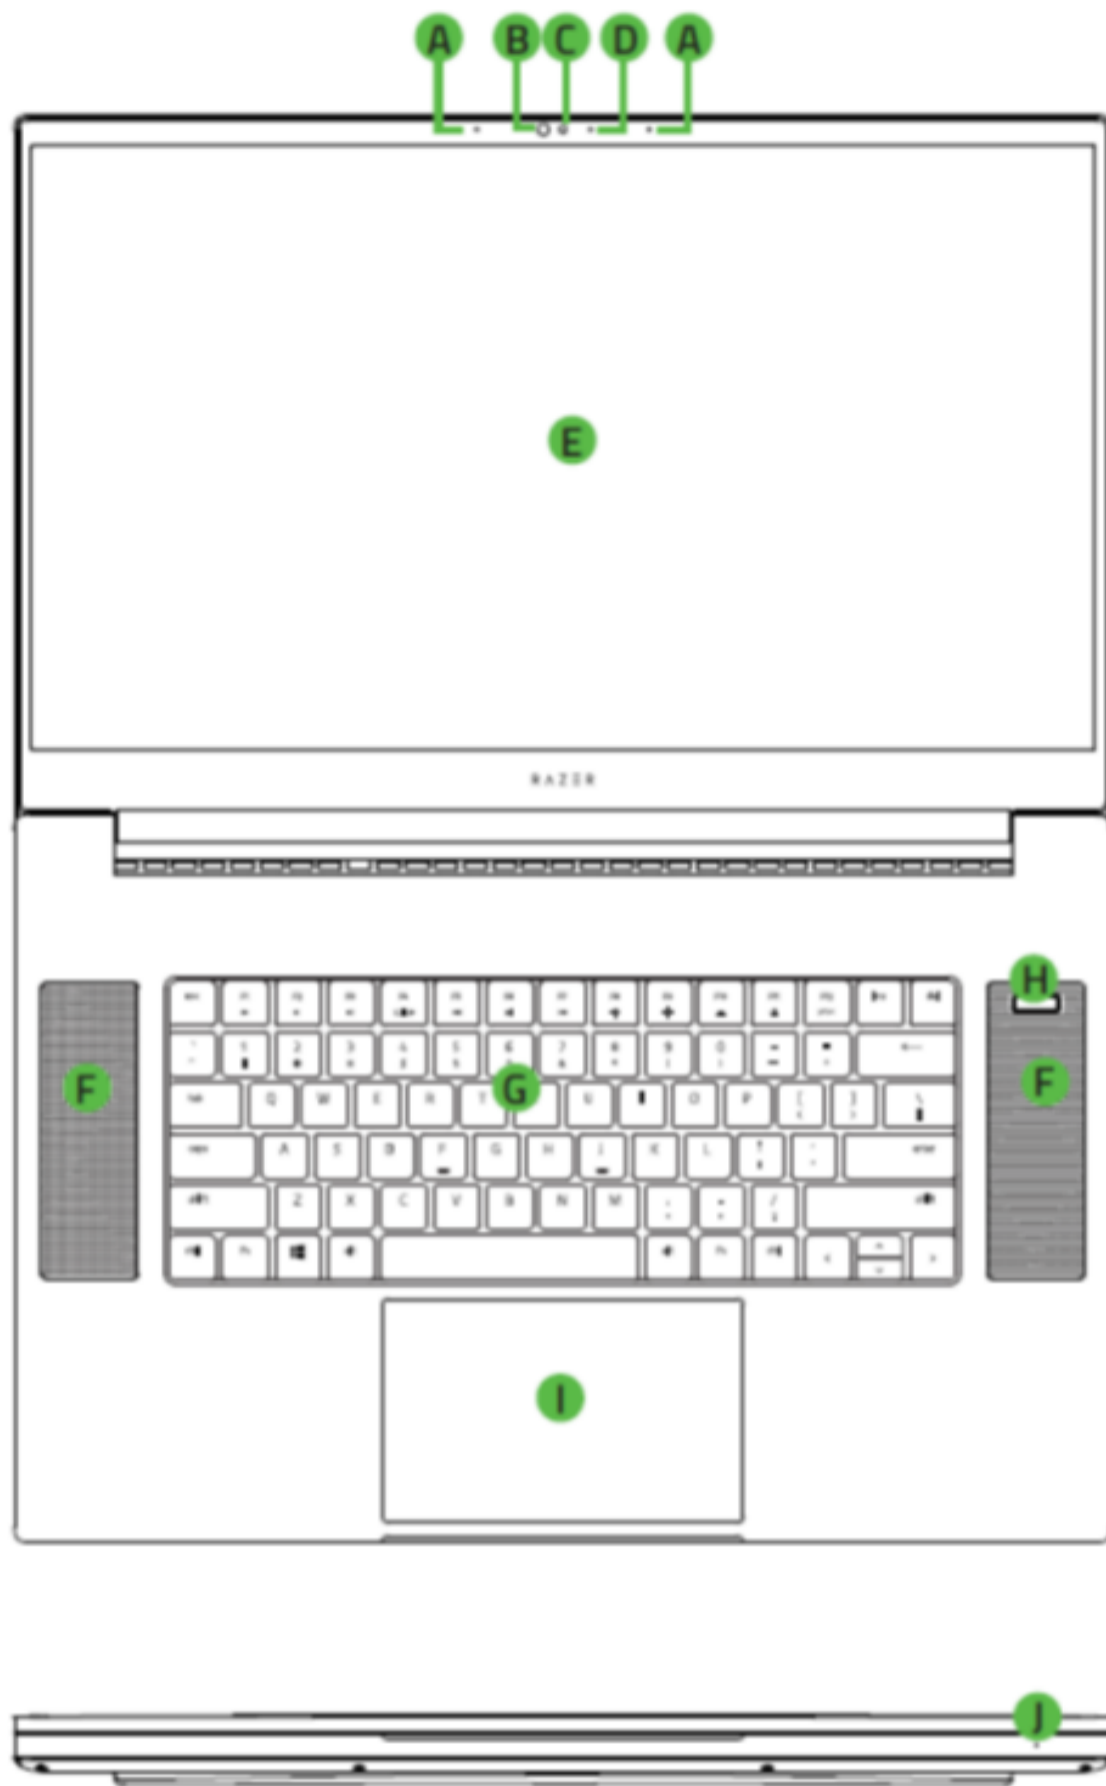

[Compliance](#)

Performance and display pushed to the edge. A mobile desktop replacement powerhouse built for gaming and intensive applications. Demanded by gamers and creative professionals alike, the Razer Blade Pro 17" (2020) laptop offers maximum portability and performance. With a fast responsive 300 Hz screen and the latest technology, the Razer Blade Pro 17" (2020) is built to perform.

Device Layout

- A. Array microphone
- B. Infrared sensor
- C. Built-in webcam
- D. Webcam indicator light
- E. 300Hz FHD or 120Hz 4K Touch, 17.3" Display
- F. Stereo speakers
- G. Per-Key RGB powered by Razer Chroma™ N-Key rollover backlit keyboard
- H. Power button
- I. Precision glass touchpad
- J. Power indicator
- K. UHS-III SD card reader
- L. Thunderbolt™ 3 port (USB Type-C)
- M. USB Type-A ports
- N. HDMI 2.0b port
- O. Lock slot
- P. Power port
- Q. 2.5Gb Ethernet port
- R. USB Type-C port
- S. 3.5 mm headphone / microphone combo port

Additional Features	<ul style="list-style-type: none">• Razer Synapse 3 programmable keyboard• Kensington™ Security Slot• Intel® Platform Trust Technology (Intel® PTT) security embedded
Finish	Black with backlit green logo and green USB ports
Approx. Dimensions	<ul style="list-style-type: none">• H: 0.78 in / 19.9 mm• D: 10.24 in / 260 mm• W: 15.55 in / 395 mm
Approx. Weight	6.06 lbs / 2.75 kg